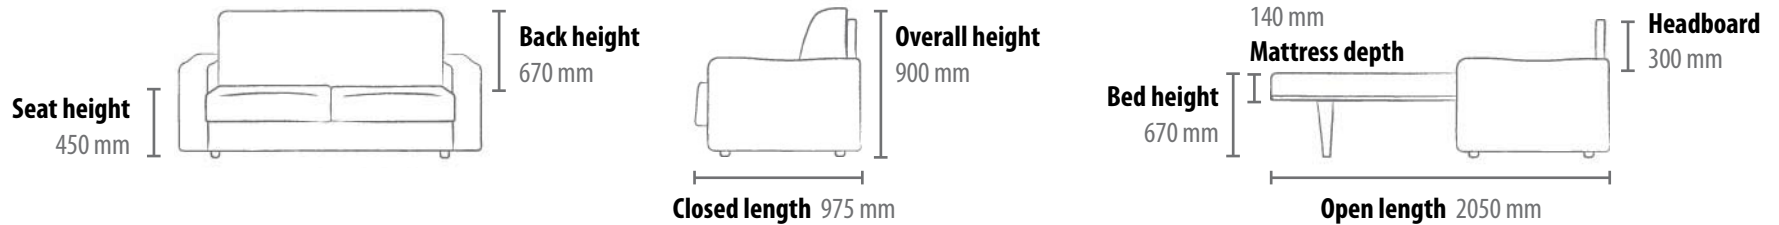

Slim arm width & height

Chair 1220 x 945 mm
Mattress 800 x 2000 mm

Small 1620 x 945 mm
Mattress 1150 x 2000 mm

Medium 1870 x 945 mm
Mattress 1400 x 2000 mm

Large 2070 x 945 mm
Mattress 1600 x 2000 mm

Wide arm width & height

Chair 1420 x 945 mm
Mattress 800 x 2000 mm

Small 1820 x 945 mm
Mattress 1150 x 2000 mm

Medium 2070 x 945 mm
Mattress 1400 x 2000 mm

Large 2270 x 945 mm
Mattress 1600 x 2000 mm

[Order fabric swatches - click here](#)